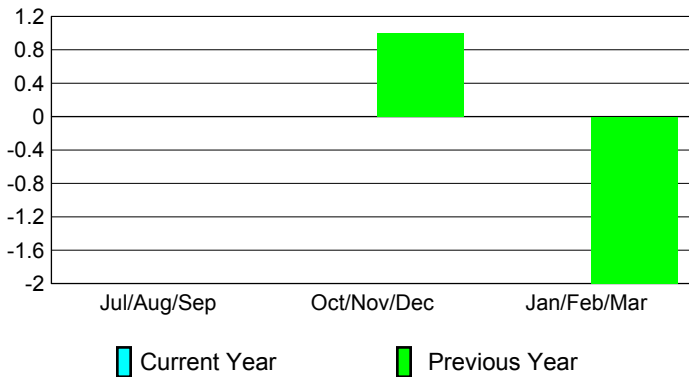

2009-2010 GMT Quarterly Report for District (or Undistricted) **District 105SW**

GMT: HOWARD PATRICK LEE

Location: ENGLAND

GMT CA: 4

CLUBS

Club Results
2009-2010

Clubs
2008-2009

Month	New Club Goal	Actual New Clubs	Actual Dropped Clubs	Gain/Loss of Clubs	Gain/Loss of Clubs
Jul/Aug/Sep	0	0	0	0	0
Oct/Nov/Dec	1	0	0	0	1
Jan/Feb/Mar	0	0	0	0	-2
Totals	1	0	0	0	-1

Club Results 2009-2010

Goal, New, Dropped, Gain/Loss

Comparison of Club Gain/Loss

Current Year Compared to the Previous Year

YTD Status Quo Clubs 2009-2010

Status Quo Clubs Compared to Status Quo Members

MEMBERSHIP