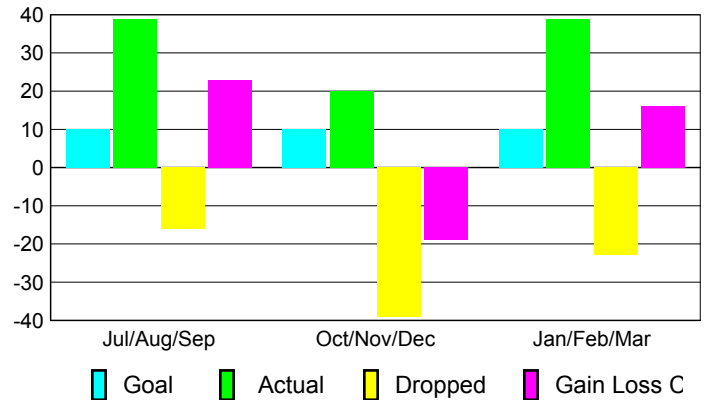

Membership Results 2009-2010

Goal, New, Dropped, Gain/Loss