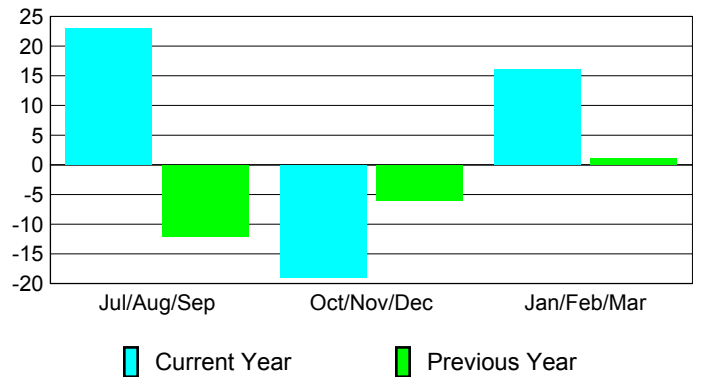

Membership Results
2009-2010

Membership
2008-2009

Month	Net Memb Goal	Actual New Memb	Actual Dropped Memb	Gain/Loss of Memb	Gain/Loss of Memb
Jul/Aug/Sep	10	39	-16	23	-12
Oct/Nov/Dec	10	20	-39	-19	-6
Jan/Feb/Mar	10	39	-23	16	1
Totals	30	98	-78	20	-17

Membership Results 2009-2010

Goal, New, Dropped, Gain/Loss

Comparison of Membership Gain/Loss

Current Year Compared to the Previous Year

Gender Comparison 2009-2010