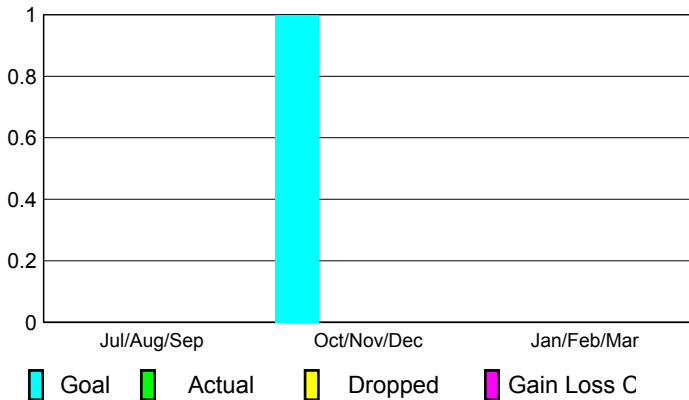

2009-2010 GMT Quarterly Report for District (or Undistricted) **District 105SW**

GMT: HOWARD PATRICK LEE

Location: ENGLAND

GMT CA: 4

CLUBS

Club Results
2009-2010

Clubs
2008-2009

Month	New Club Goal	Actual New Clubs	Actual Dropped Clubs	Gain/Loss of Clubs	Gain/Loss of Clubs
Jul/Aug/Sep	0	0	0	0	0
Oct/Nov/Dec	1	0	0	0	1
Jan/Feb/Mar	0	0	0	0	-2
Totals	1	0	0	0	-1

Club Results 2009-2010

Goal, New, Dropped, Gain/Loss

Comparison of Club Gain/Loss

Current Year Compared to the Previous Year

YTD Status Quo Clubs 2009-2010

Status Quo Clubs Compared to Status Quo Members

MEMBERSHIP